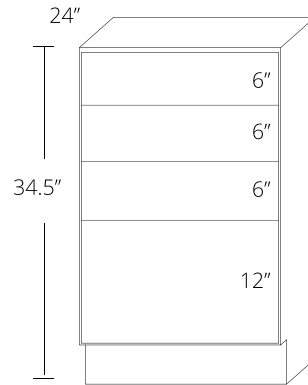

## Lazy Susan Base

36" x 36" x 34.5" Tall

**Standard Size**  
LSB36

---

### Standard Size

BLB 33/36L

BLB 36/39L

BLB 42/45L

BLB 45/48L

BLB 48/51L

---

---

## Corner Wall

24" x 24" x 30" Tall

### Standard Size

CW24X30

---

---