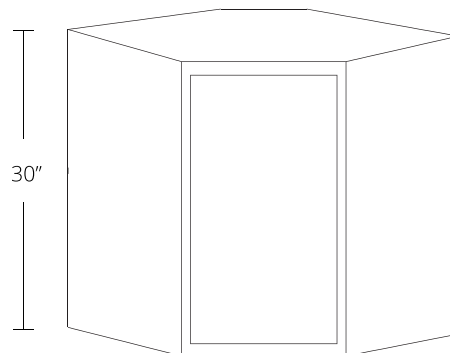

Standard Size

CW27X30