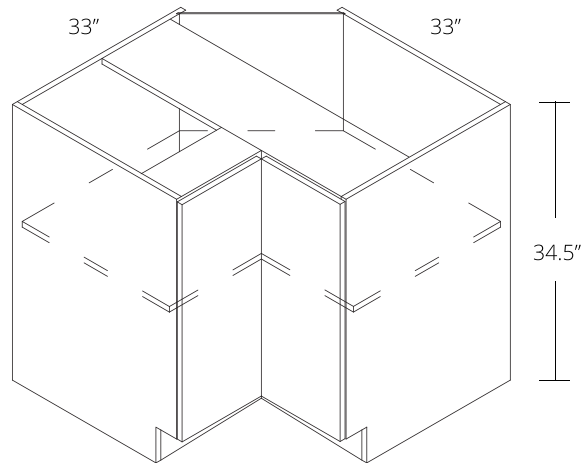

### Standard Size

BLB 33/36R

BLB 36/39R

BLB 42/45R

BLB 45/48R

BLB 48/51R

---

## Corner Base Cabinet

33" x 33" x 34.5" Tall

**Standard Size**  
CB 33

---

---