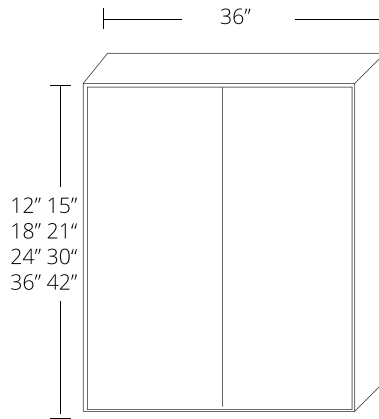

Wall Cabinet

36" Wide

W	H
36	12
36	15
36	18
36	21
36	24
36	30
36	36
36	42