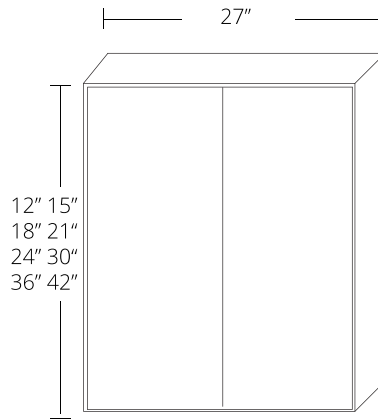

## Wall Cabinet

18" Wide

W	H
18	18
18	21
18	24
18	30
18	36
18	42

---

---

## Wall Cabinet

24" Wide

W	H
24	12
24	15
24	18
24	24
24	30
24	36
24	42

---

## Wall Cabinet

27" Wide

W	H
27	12
27	15
27	18
27	21
27	24
27	30
27	36
27	42

---

## Corner Wall

24" x 24" x 30" Tall