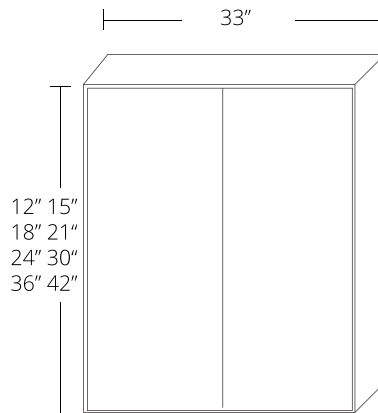

## Wall Cabinet

30" Wide

W	H
30	9
30	12
30	15
30	18
30	21
30	24
30	30
30	36
30	42

---

## Wall Cabinet

33" Wide

W	H
33	12
33	15
33	18
33	21
33	24
33	30
33	36
33	42

---

## Corner Wall

24" x 24" x 30" Tall

## Corner Wall

27" x 27" x 30" Tall