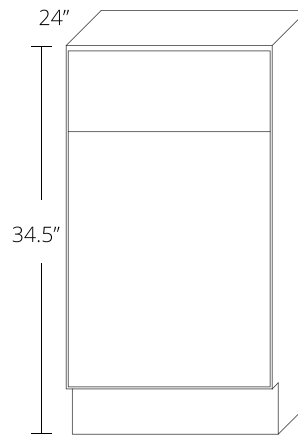

# Vanity With Drawers on Each Side with False Front and Doors

W	H
36	34.5
39	34.5
42	34.5
45	34.5
48	34.5

---

### Standard Size

B9

B12

B15

B18

B21

B24

B27

B30

B33

B36

B39

B42

B45

B48

---