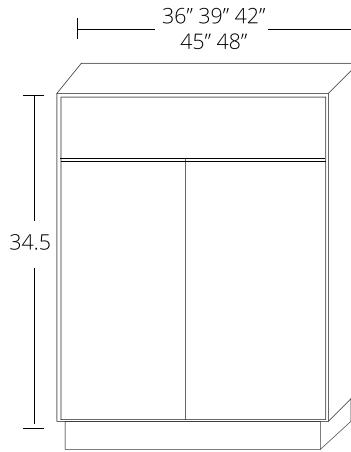

# Vanity

34.5" Tall x 21" Deep

W	H	D
18	34.5	21
21	34.5	21
24	34.5	21
27	34.5	21
30	34.5	21
33	34.5	21
36	34.5	21
39	34.5	21
42	34.5	21
45	34.5	21
48	34.5	21

# Vanity Base Cabinet

34.5" Tall x 21" Deep

W	H	D
15	34.5	21
18	34.5	21
21	34.5	21
24	34.5	21
27	34.5	21
30	34.5	21

---

# Vanity With Drawers on Each Side with False Front and Doors

W	H
36	34.5
39	34.5
42	34.5
45	34.5
48	34.5

---

## Corner Wall

27" x 27" x 30" Tall