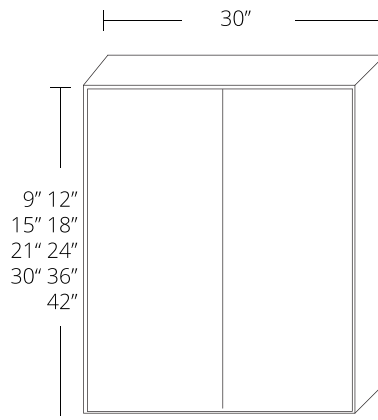

Wall Cabinet

30" Wide

W	H
30	9
30	12
30	15
30	18
30	21
30	24
30	30
30	36
30	42