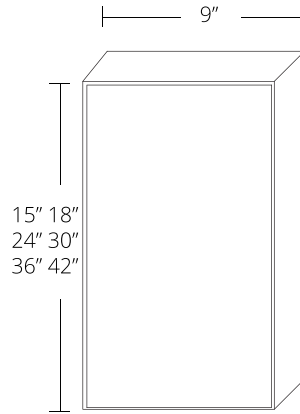

## Wall Cabinet

9" Wide

W	H
9	15
9	18
9	24
9	30
9	36
9	42

---

---

## Wall Cabinet

12" Wide

W	H
12	15
12	18
12	21
12	24
12	30
12	36
12	42

---

---

## Wall Cabinet

18" Wide

W	H
18	18
18	21
18	24
18	30
18	36
18	42

---

---

# Vanity With Drawers on Each Side with False Front and Doors

W	H
36	34.5
39	34.5
42	34.5
45	34.5
48	34.5

---