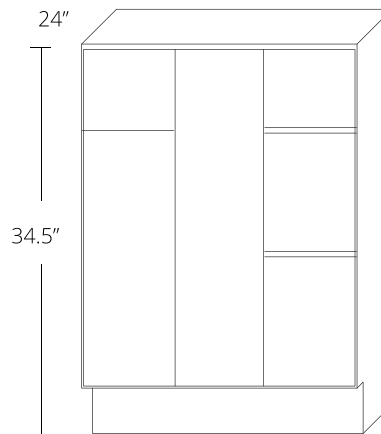

### Standard Size

BLB 33/36L

BLB 36/39L

BLB 42/45L

BLB 45/48L

BLB 48/51L

### Standard Size

BLB 33/36R

BLB 36/39R

BLB 42/45R

BLB 45/48R

BLB 48/51R

---

## Corner Base Cabinet

33" x 33" x 34.5" Tall

**Standard Size**  
CB 33

---

---