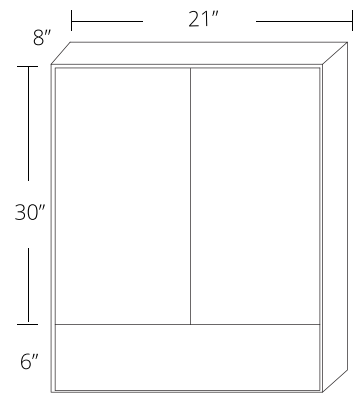

Vanity Wall Cabinet

W	H	D
21	36	8