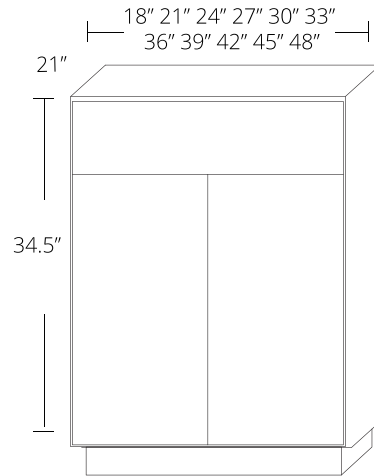

## Wall Cabinet

33" Wide

W	H
33	12
33	15
33	18
33	21
33	24
33	30
33	36
33	42

---

### Standard Size

BLW 24/2730

BLW 24/2724

BLW 27/3024

BLW 27/3030

BLW 30/3330

# Vanity

34.5" Tall x 21" Deep

W	H	D
18	34.5	21
21	34.5	21
24	34.5	21
27	34.5	21
30	34.5	21
33	34.5	21
36	34.5	21
39	34.5	21
42	34.5	21
45	34.5	21
48	34.5	21

## Corner Wall

27" x 27" x 30" Tall