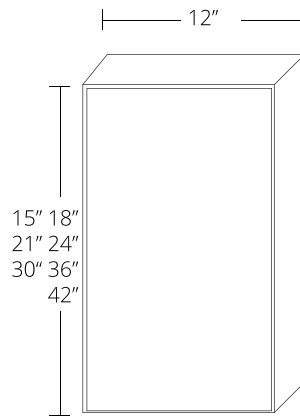

## Wall Cabinet

9" Wide

W	H
9	15
9	18
9	24
9	30
9	36
9	42

---

---

## Wall Cabinet

12" Wide

W	H
12	15
12	18
12	21
12	24
12	30
12	36
12	42

---

---

## Wall Cabinet

18" Wide

W	H
18	18
18	21
18	24
18	30
18	36
18	42

---

---

# Vanity With Drawers on Each Side with False Front and Doors

W	H
36	34.5
39	34.5
42	34.5
45	34.5
48	34.5

---