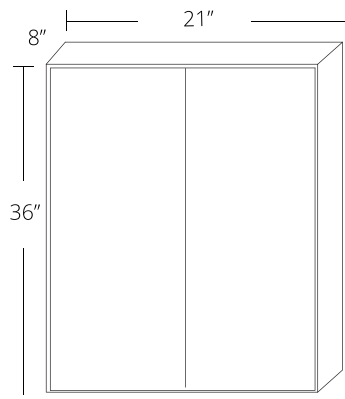

Vanity Wall Cabinet

W	H	D
21	36	8