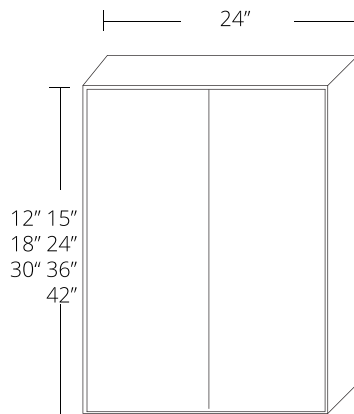

## Wall Cabinet

18" Wide

W	H
18	18
18	21
18	24
18	30
18	36
18	42

---

---

## Wall Cabinet

21" Wide

W	H
21	18
21	21
21	24
21	30
21	36
21	42

---

---

## Wall Cabinet

24" Wide

W	H
24	12
24	15
24	18
24	24
24	30
24	36
24	42

---

## Corner Wall

24" x 24" x 30" Tall