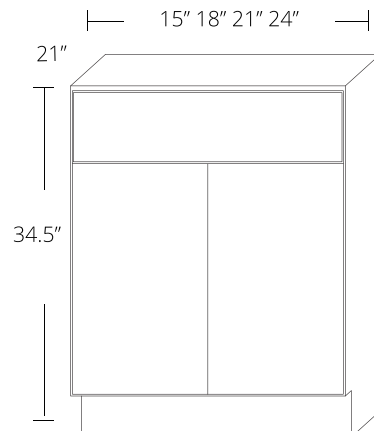

Vanity Base Cabinet

34.5" Tall x 21" Deep

W	H	D
15	34.5	21
18	34.5	21
21	34.5	21
24	34.5	21
27	34.5	21
30	34.5	21