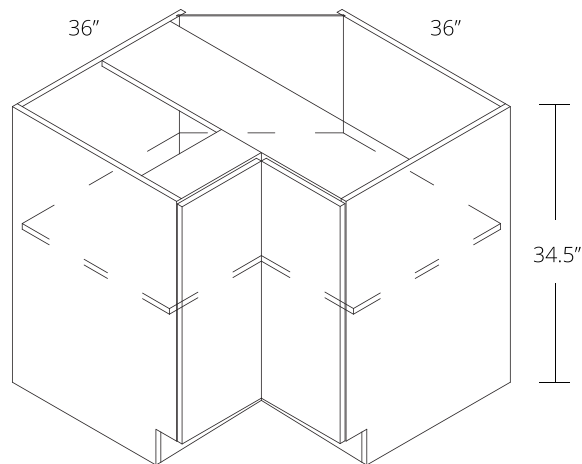

Corner Base Cabinet

36" x 36" x 34.5" Tall

Standard Size
CB 36