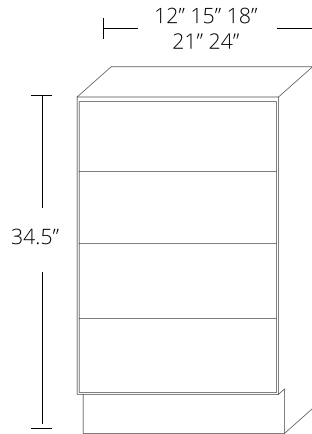

# Vanity Base Cabinet

34.5" Tall x 21" Deep

W	H	D
15	34.5	21
18	34.5	21
21	34.5	21
24	34.5	21
27	34.5	21
30	34.5	21

---

# Vanity With Drawers on Each Side with False Front and Doors

W	H
36	34.5
39	34.5
42	34.5
45	34.5
48	34.5

---

# Vanity 4 Drawer Base

W	H
12	34.5
15	34.5
18	34.5
21	34.5
24	34.5

---

## Base Cabinet

34.5" Tall x 24" Deep