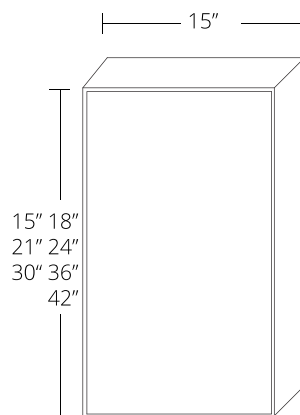

## Wall Cabinet

9" Wide

W	H
9	15
9	18
9	24
9	30
9	36
9	42

---

---

## Wall Cabinet

12" Wide

W	H
12	15
12	18
12	21
12	24
12	30
12	36
12	42

---

---

## Wall Cabinet

15" Wide

W	H
15	15
15	18
15	21
15	24
15	30
15	36
15	42

---

## Wall Cabinet

18" Wide

W	H
18	18
18	21
18	24
18	30
18	36
18	42

---

---