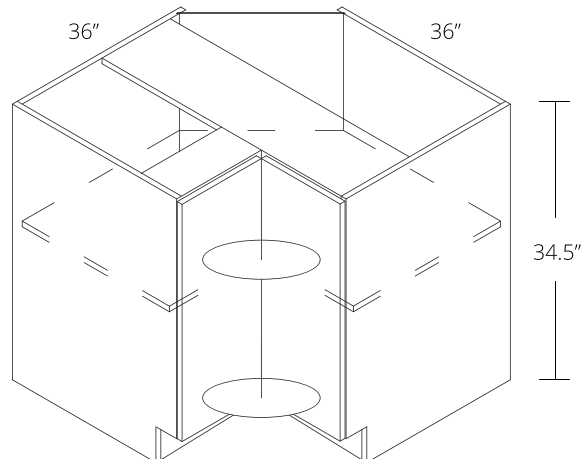

## Corner Base Cabinet

33" x 33" x 34.5" Tall

**Standard Size**  
CB 33

---

---

## Corner Base Cabinet

36" x 36" x 34.5" Tall

**Standard Size**  
CB 36

---

---

## Lazy Susan Base

36" x 36" x 34.5" Tall

**Standard Size**  
LSB36

---