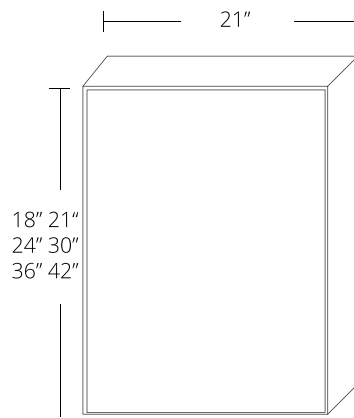

## Wall Cabinet

9" Wide

W	H
9	15
9	18
9	24
9	30
9	36
9	42

---

---

## Wall Cabinet

15" Wide

W	H
15	15
15	18
15	21
15	24
15	30
15	36
15	42

---

## Wall Cabinet

18" Wide

W	H
18	18
18	21
18	24
18	30
18	36
18	42

---

---

## Wall Cabinet

21" Wide

W	H
21	18
21	21
21	24
21	30
21	36
21	42

---

---