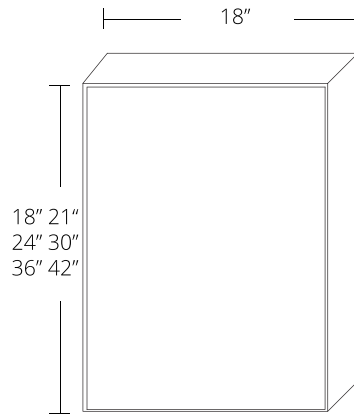

## Wall Cabinet

9" Wide

W	H
9	15
9	18
9	24
9	30
9	36
9	42

---

---

## Wall Cabinet

12" Wide

W	H
12	15
12	18
12	21
12	24
12	30
12	36
12	42

---

---

## Wall Cabinet

15" Wide

W	H
15	15
15	18
15	21
15	24
15	30
15	36
15	42

---

## Wall Cabinet

18" Wide

W	H
18	18
18	21
18	24
18	30
18	36
18	42

---

---