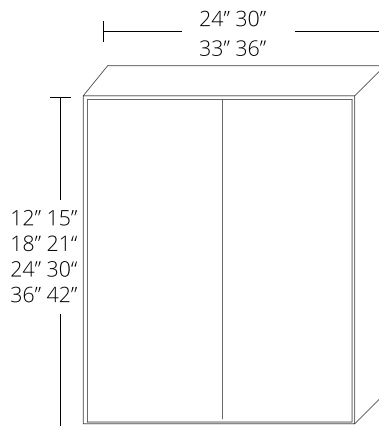

RW Cabs

24" Wide

W	H
24	12
24	15
24	18
24	21
24	24
24	27